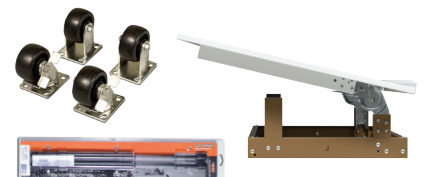

Accessories

13R539	695	Caster Set w/Brakes, 2 x 6 In., 2 Rigid, 2 Swivel
13R540	495	Caster Set w/Brakes, 2 x 4 In., 2 Rigid, 2 Swivel
13R541	977-2PK	Replacement Gas Spring, 17 x 1/2 In., Black, PK2
792XZ4	PT-01	PlanZBoard