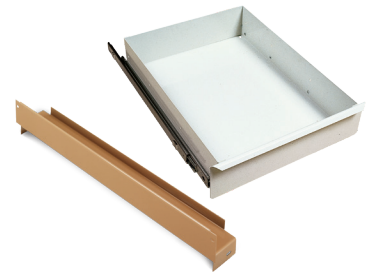

410Y52	118-01	Digital Plan Field Station Height 75 in Width 30 in Length 55 in
410Y53	118-M	Mobile Digital Plan Field Station Height 48-1/4 in Width 39-1/3 in Length 26-7/8 in

Safety Kage

494N29	139-SK-01	Jobsite Ventilated Cabinet Secure storage space for all types of fall protection and personal protection equipment Height 60 in Depth 30 in Weight 483 lbs <i>Note: First Aid Kit, Fire Extinguisher, Eye Wash - Not Included</i>
--------	-----------	--

Optional Shelves & Drawers

14V869	471-3	Work Bench Drawer, 22 x 16 x 1 In., White
14V870	472-3	Work Bench Drawer, 22 x 16 x 2-1/2 In., White
14V871	474-3	Work Bench Drawer, 22 x 16 x 4-1/2 In., White
14V872	476-3	Work Bench Drawer, 22 x 16 x 6 In., White
14V873	477-3	Work Bench Shelf, 21-3/4 x 17-1/2 x 1 In., White
14V878	493	Cabinet Door Shelf, 23 x 3 x 2-1/2 In., Tan
14V879	494	Cabinet Door Shelf, 23 x 3 x 2-1/2 In., Tan